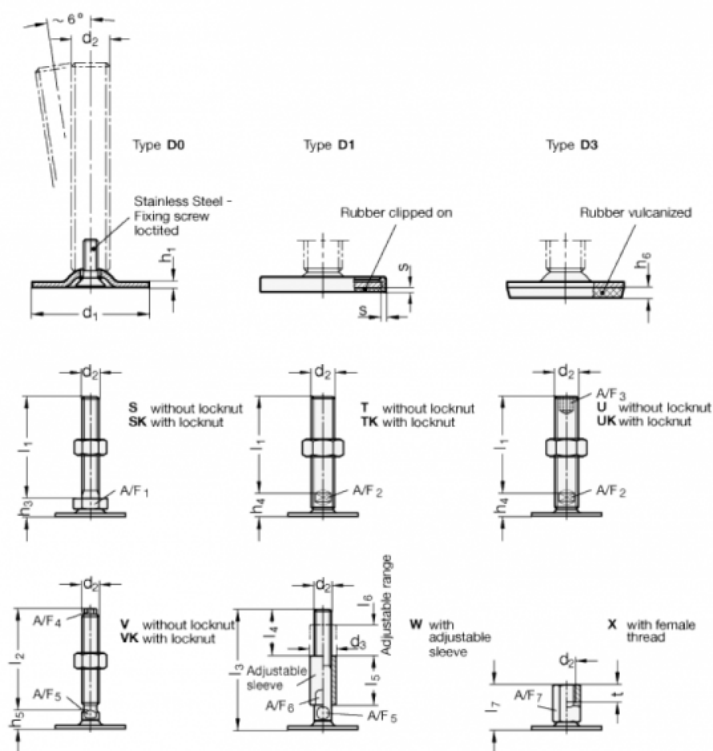

Article number: 204140M16150D1TK
 Description: E+G levelling foot
 GN 41-40-M16-150-D1-TK
 Note: TK With nut, Wrench flat at the bottom

Measures

- A/F2 = 12
- d1 = 40
- d2 = M16
- h1 = 2
- h4 = 17
- h6 =
- l1 = 150
- s = 1.5